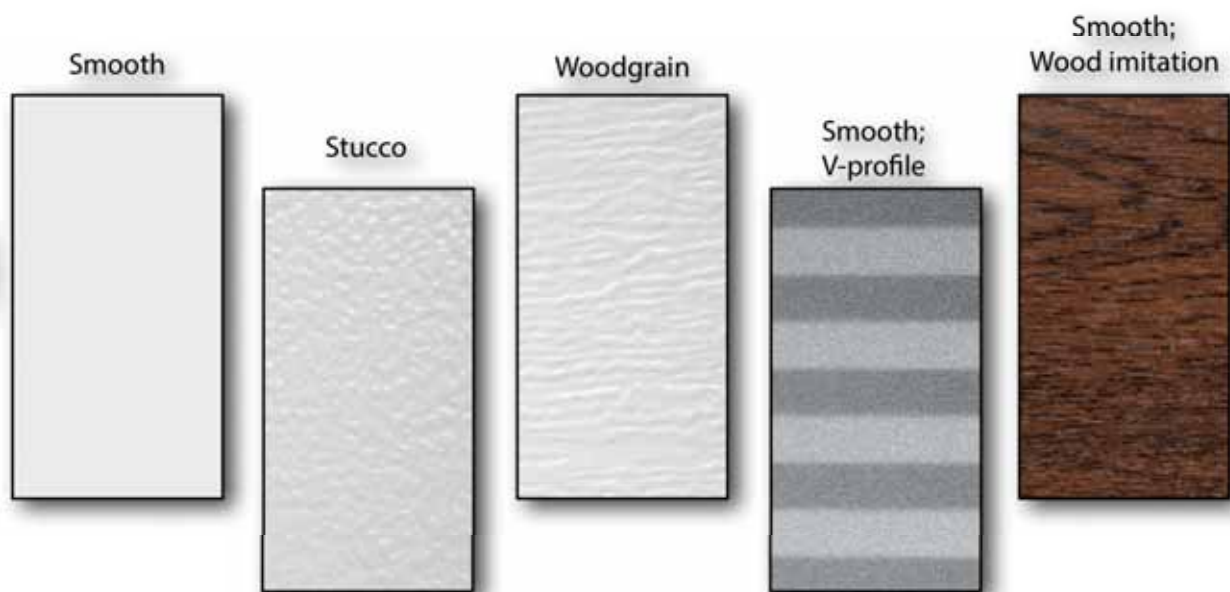

Structure

Your attention **to details!**

Structure of details

At your request, the panels can be painted in any RAL* and NCS color shade, so that the door corresponds to your house or garage!

*metallic, pearl and reflex color in consultation with the producer.