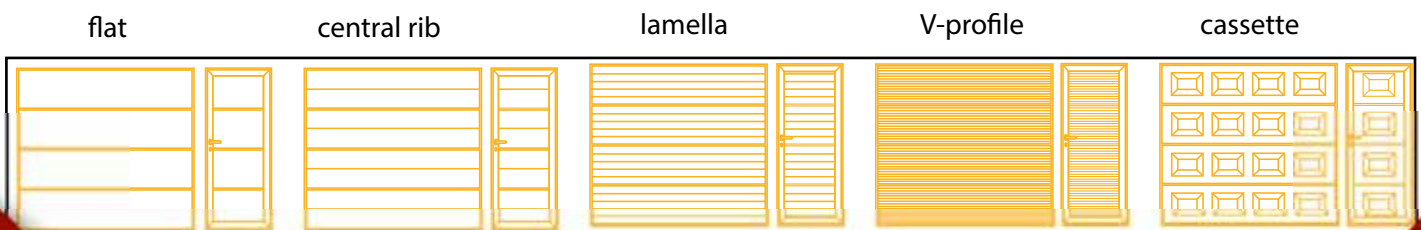

Panels

When the exterior is important!

Door and the pass door