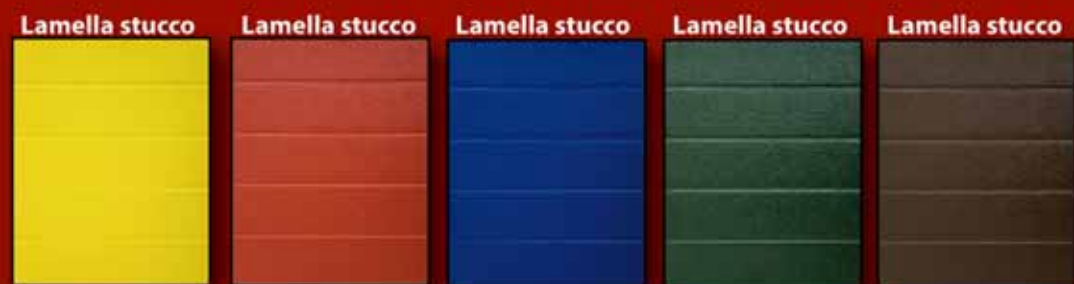

## Structure of details

At your request, the panels can be painted in any RAL\* and NCS color shade, so that the door corresponds to your house or garage!

\*metallic, pearl and reflex color in consultation with the producer.

# Panels

	<b>Lamella stucco</b>	<b>Lamella stucco</b>	<b>Lamella stucco</b>	<b>Lamella stucco</b>	<b>Lamella stucco</b>
COLOR*	<b>9002/9002</b>	<b>9010/9002</b>	<b>9010/9010</b>	<b>9006/9002</b>	<b>9007/9002</b>
Height [mm]**	500; 610	500; 610	500; 610	500; 610	610
Pass-door/FVE***	Yes /Yes	Yes /Yes	Yes /Yes	Yes /Yes	Yes /Yes
Structure****	Stucco / Smooth	Stucco / Smooth	Stucco / Smooth	Stucco / Smooth	Stucco / Smooth
Warranty 11 years*****	Yes	Yes	Yes	Yes	Yes
Price list	Standard colors	Standard colors	Standard colors	Standard colors	Standard colors

	<b>Lamella stucco</b>	<b>Lamella stucco</b>	<b>Lamella stucco</b>	<b>Lamella stucco</b>	<b>Lamella stucco</b>
COLOR*	<b>1021/9002</b>	<b>3000/9002</b>	<b>5010/9002</b>	<b>6009/9002</b>	<b>8014/9002</b>
Height [mm]**	610	610	610	610	610
Pass-door/FVE***	Yes /Yes	Yes /Yes	Yes /Yes	Yes /Yes	Yes /Yes
Structure****	Stucco / Smooth	Stucco / Smooth	Stucco / Smooth	Stucco / Smooth	Stucco / Smooth
Warranty 11 years*****	Yes	Yes	Yes	Yes	Yes
Price list	Standard colors	Standard colors	Standard colors	Standard colors	Standard colors

# Panels

Lamella  
woodgrain

Cassette  
woodgrain

Cassette  
woodgrain

Lamella  
woodgrain

COLOR*	<b>Mahogany/9010</b>	<b>9010/9010</b>	<b>Golden oak/9010</b>	<b>9010/ 9010</b>
Height [mm]**	610	610	610	610
Pass-door/FVE***	No /No	No /No	No /No	No /No
Structure****	Smooth/ Stucco	Woodgrain/Stucco	Smooth/ Stucco	Smooth/ Stucco
Warranty 11 years*****	No	Yes	Yes	Yes
Price list	Standard colors	Standard colors	Standard colors	Standard colors